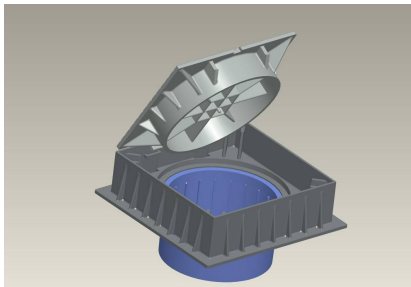

Surface Boxes

Swivel-Dee Box

Badged CATV

Cleat Box

Badged CATV

SID-Box

Side opening
Badged CATV

QUAD-Box

Badged CATV or water
in black or badged GAS
in Yellow

Nine Inch Surface Box

Badged CATV, WATER
or GAS